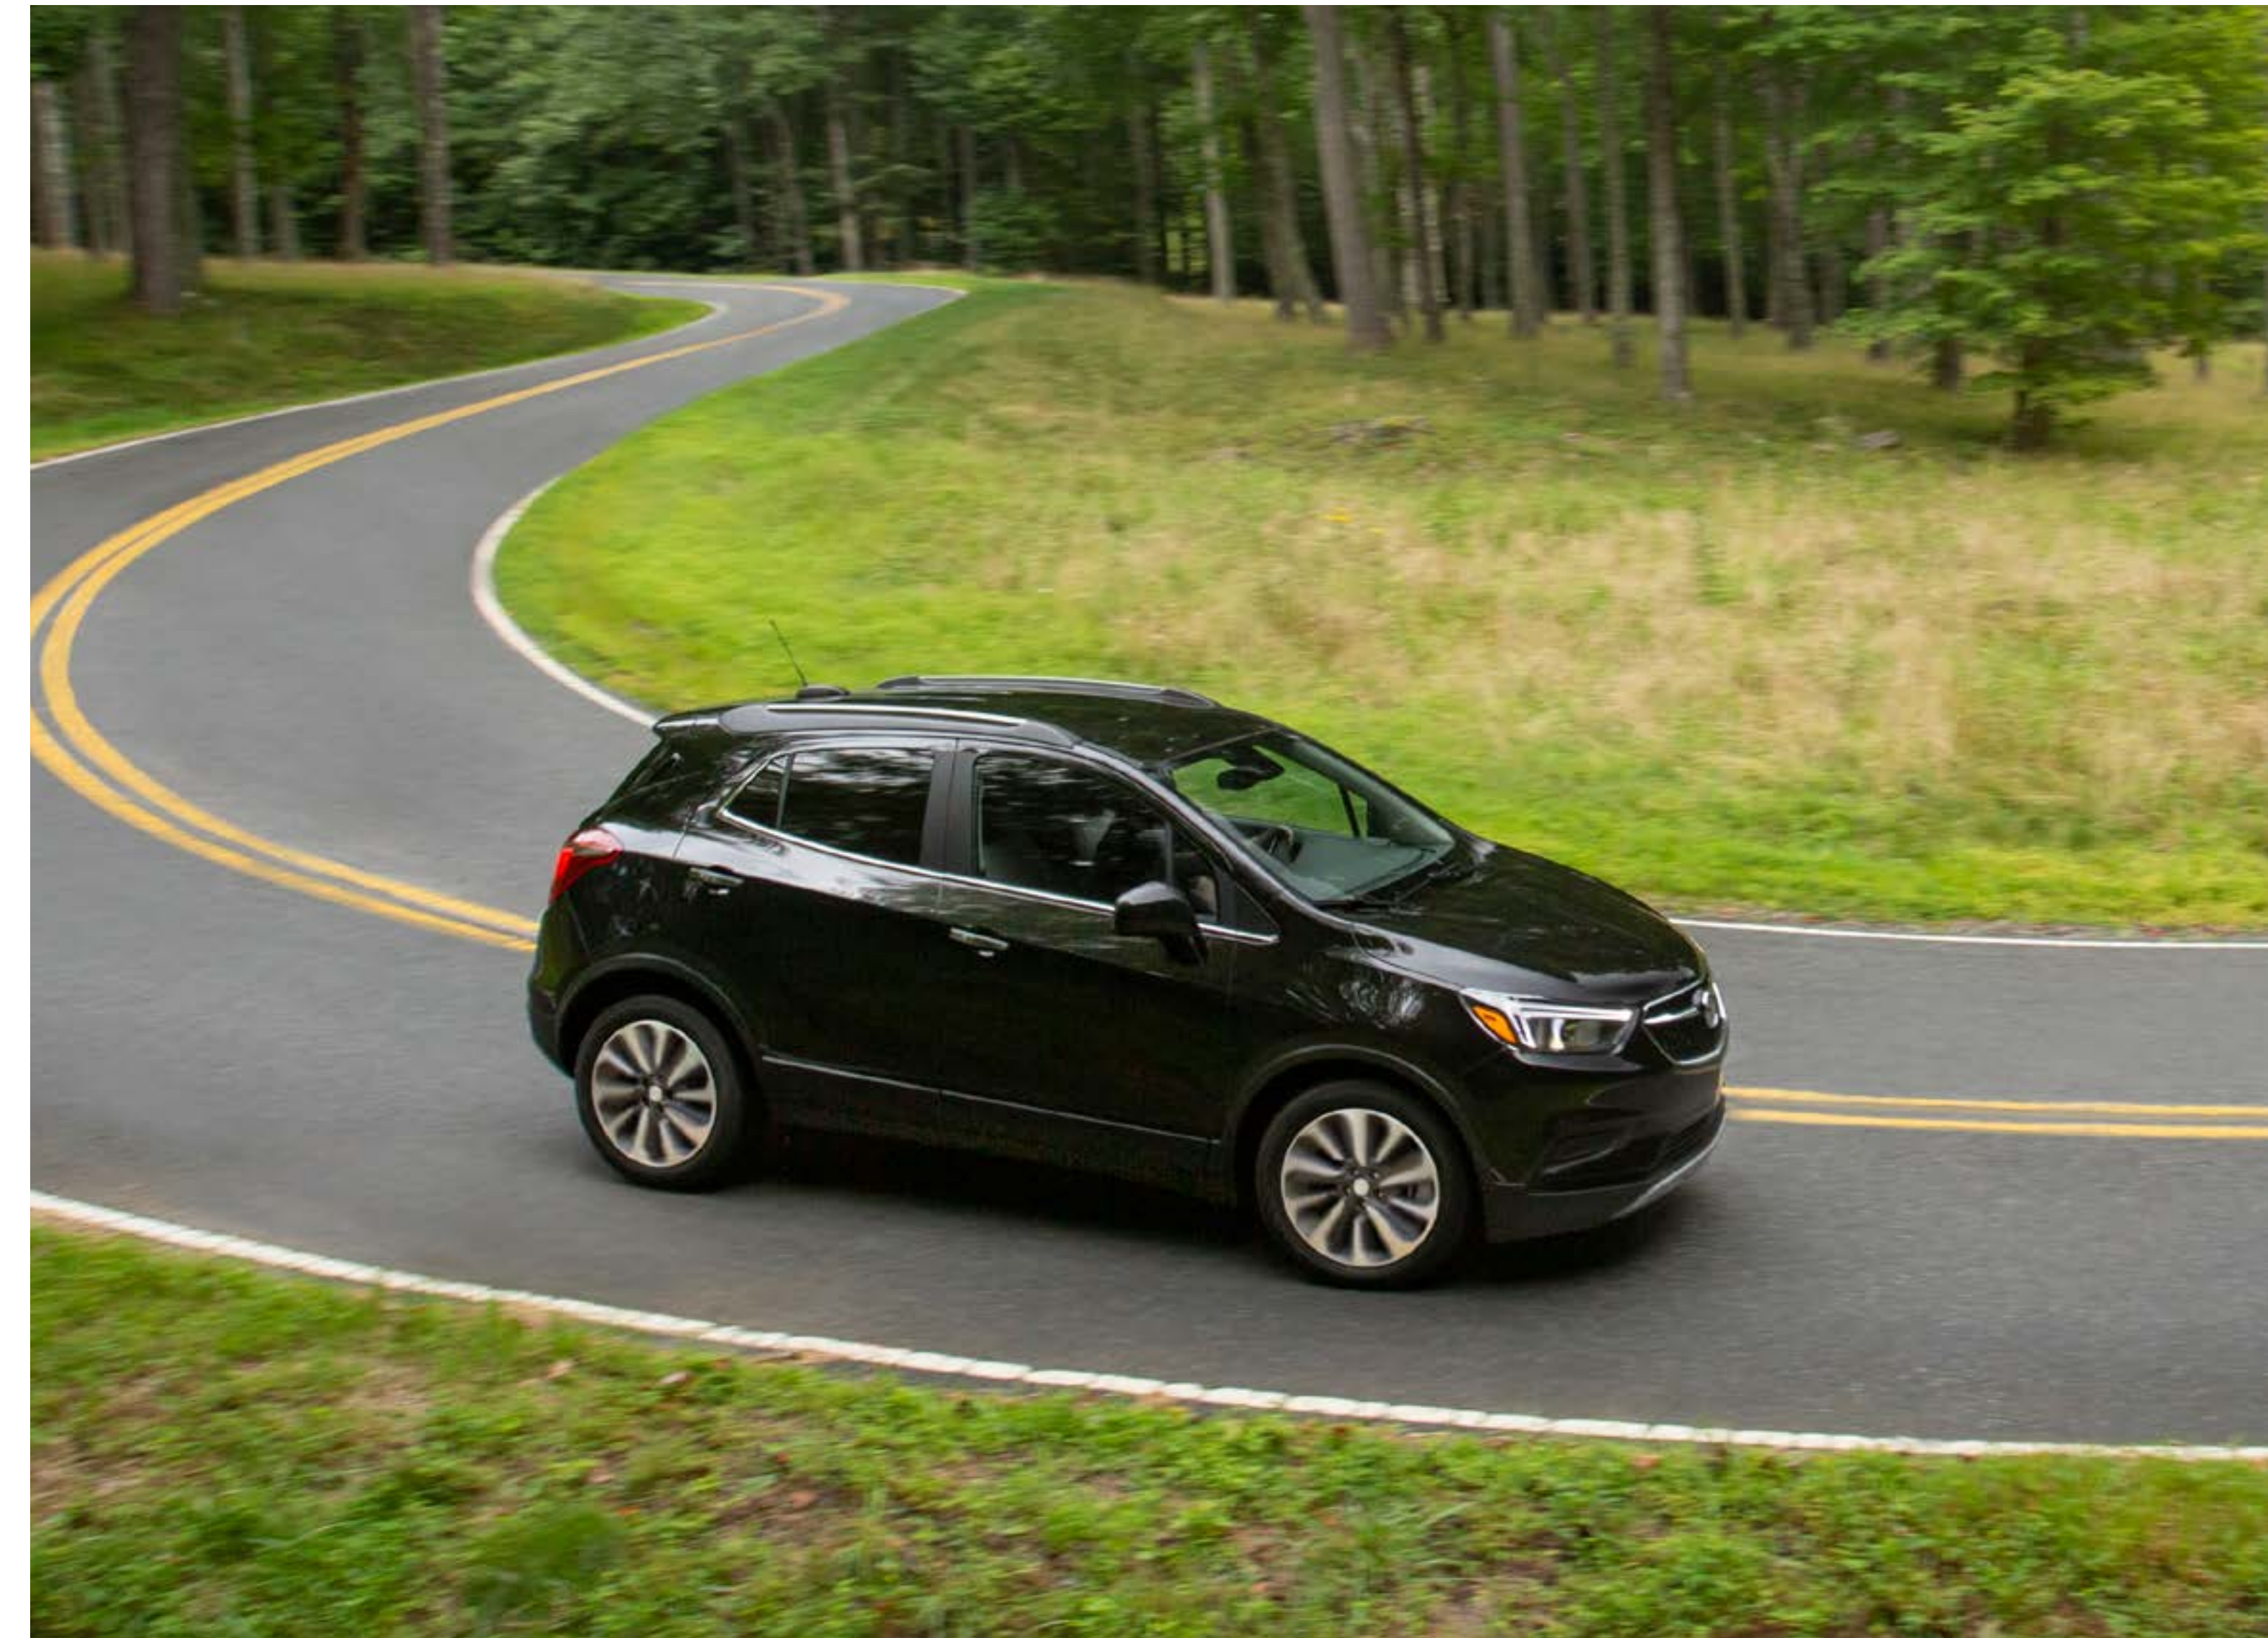

YOUR PEACE OF MIND IS TOP OF MIND

Encore empowers you with available driver-assistance and safety technologies that work in concert to help you and your passengers stay safe.

AVAILABLE SAFETY AND DRIVER-ASSISTANCE FEATURES

- Side Blind Zone Alert
- Rear Cross Traffic Alert
- Forward Collision Alert
- Lane Departure Warning
- Front and Rear Park Assist
- Rainsense Wipers

Safety or driver-assistance features are no substitute for the driver's responsibility to operate the vehicle in a safe manner. The driver should remain attentive to traffic, surroundings and road conditions at all times. Visibility, weather and road conditions may affect feature performance. Read the vehicle Owner's Manual for more important feature limitations and information.