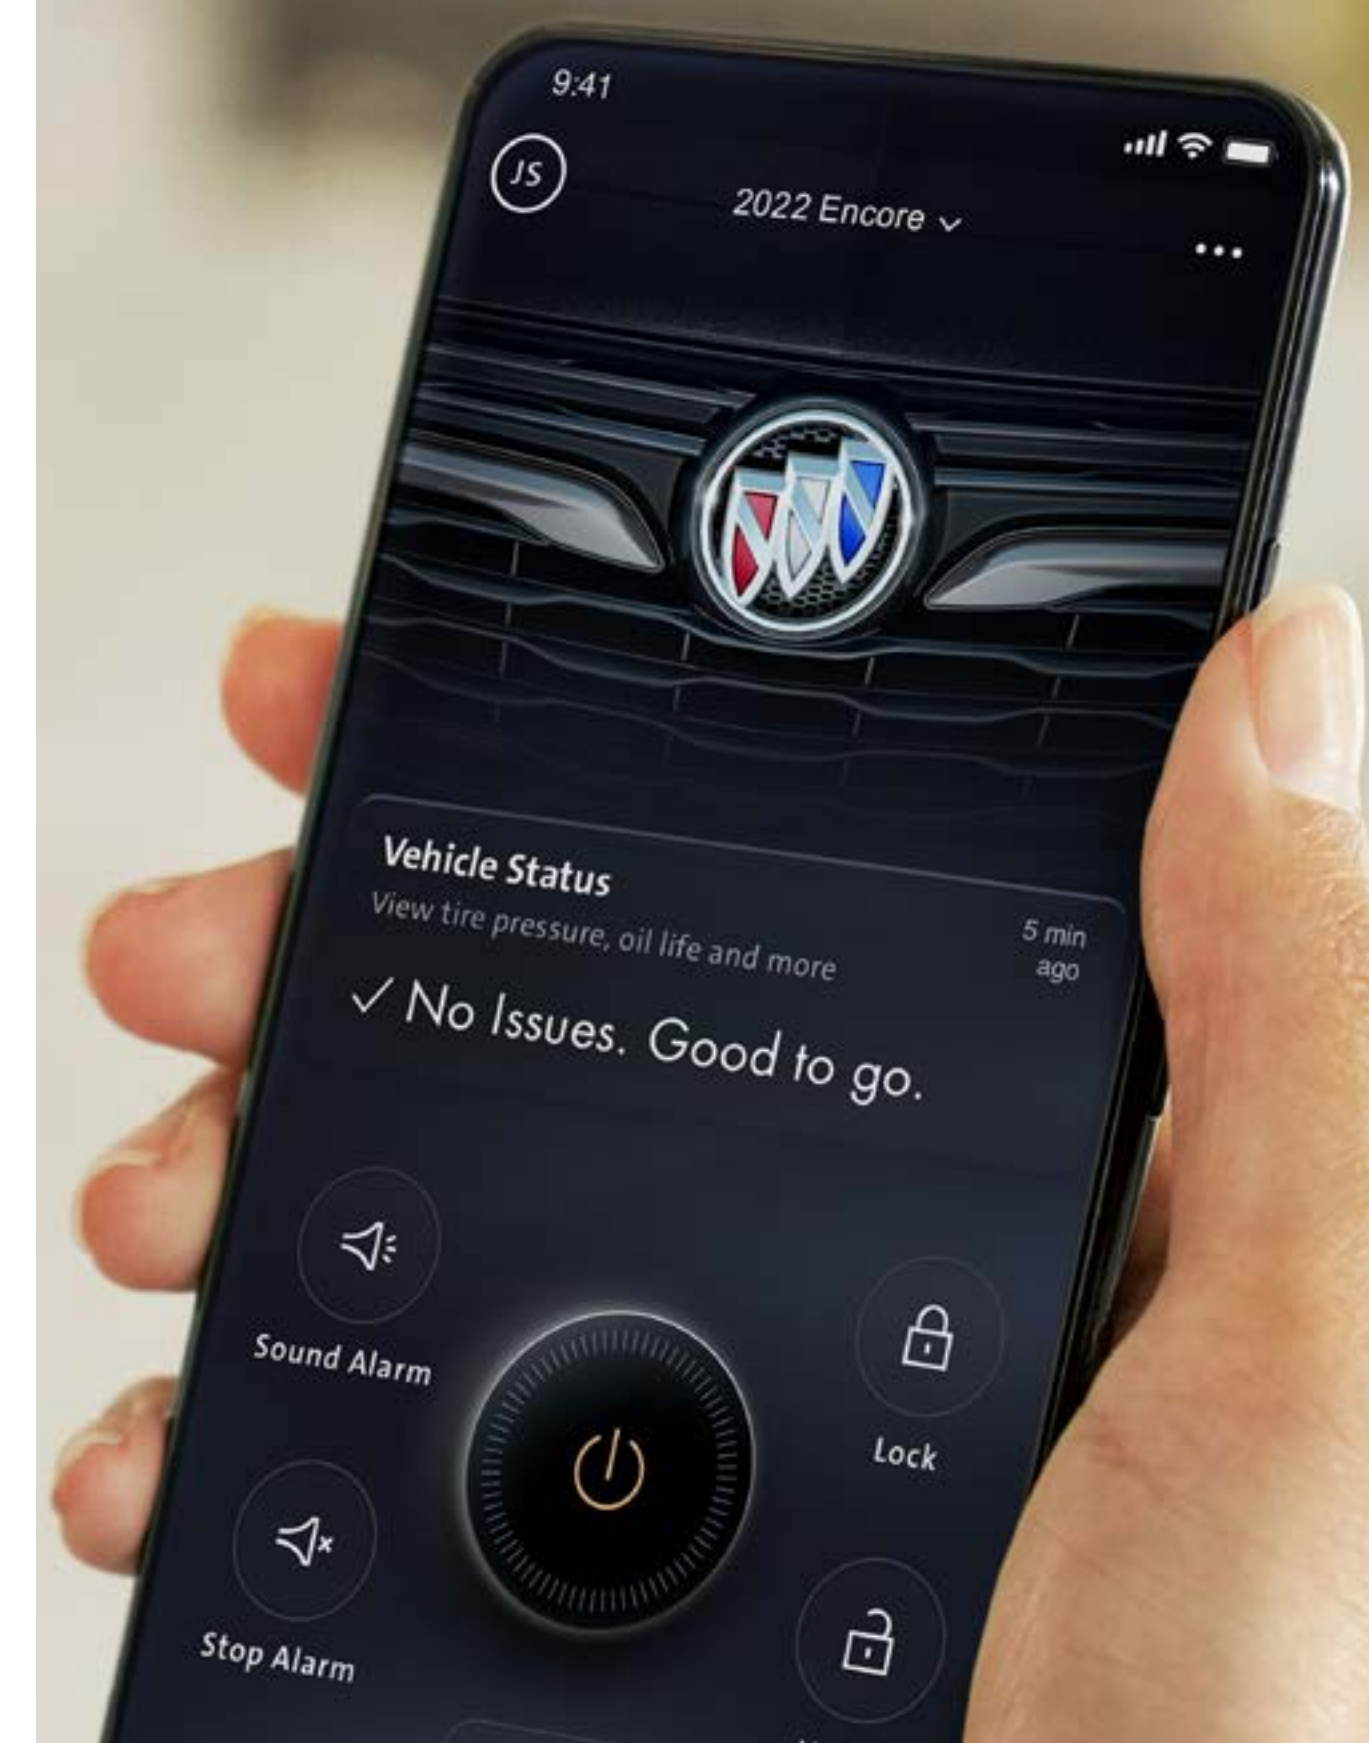

GIVING CONNECTIVITY A STARRING ROLE

Encore offers a host of available in-vehicle perks designed around the way you live. The result? Intelligent connections for simplified living.

HIGHLIGHTS

- [Apple CarPlay® compatibility¹](#)
- [Android Auto™ compatibility²](#)
- Available [Wi-Fi® Hotspot³](#)